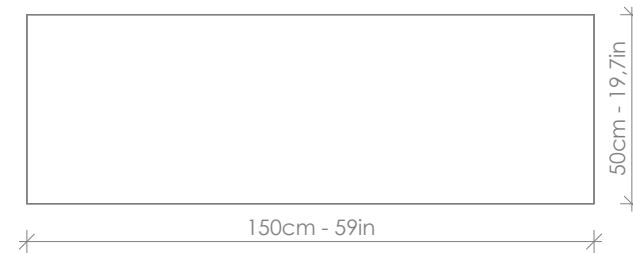

SOFFBORD MEANDER

COFFEE TABLE MEANDER

TYP: Soffbord
MÅTT: L150xB50xH50cm
MATERIAL: Varmvalsat massivt stål
FINISH: Pulverlackerat med grafitfinish
TILLVERKNINGSORT: Skellefteå, Sverige

TYPE: Coffee Table
DIMENSIONS: L150xW50xH50cm - L59xW19,7xH19,7in
MATERIAL: Massive hot rolled steel
FINISH: Graphite powdercoating
MANUFACTURED IN: Skellefteå, Sweden